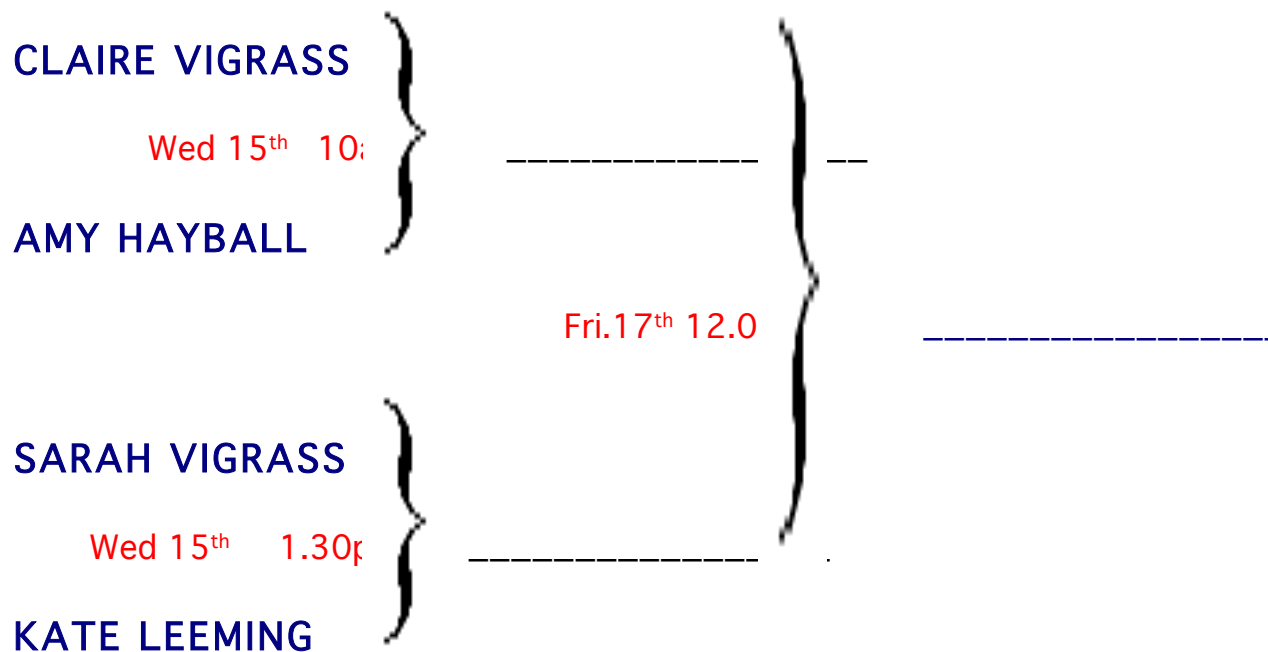

# AUSTRALIAN OPEN WOMEN'S SINGLES

15<sup>th</sup> -17<sup>th</sup> AUGUST 2012

SEMI-FINALS

FINAL

All matches best of three six game sets